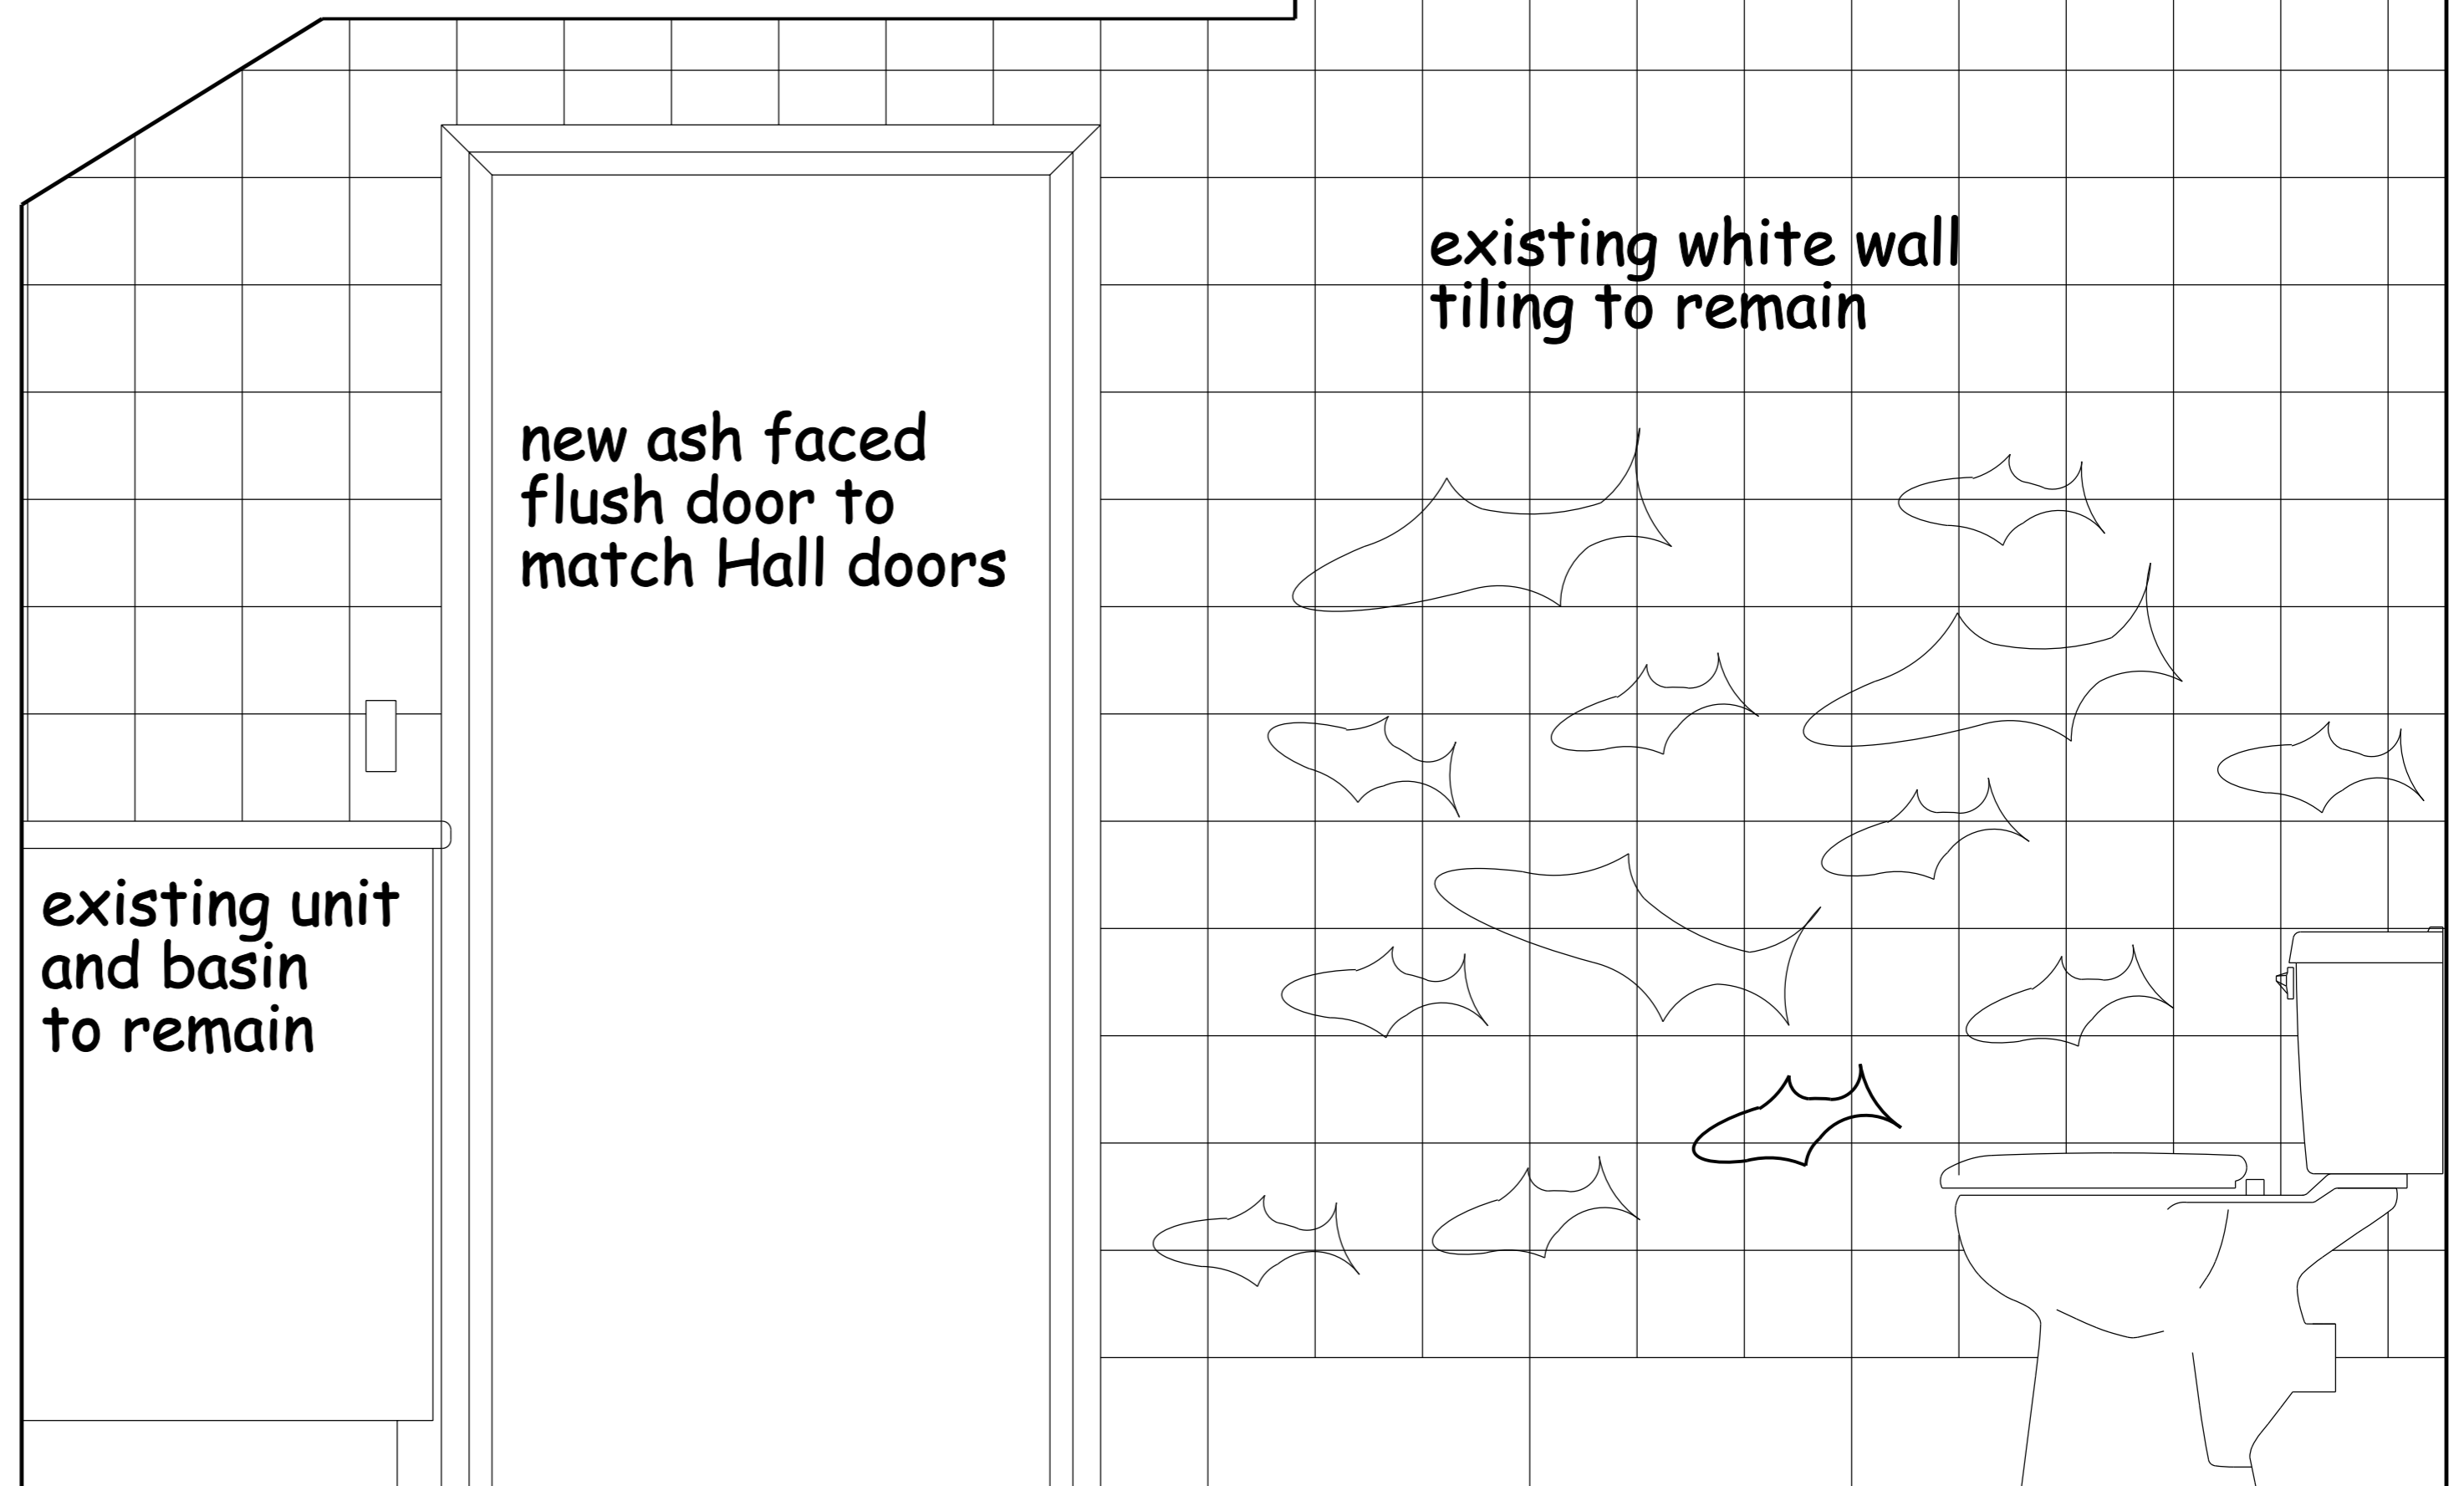

new wc pan and cistern
with coloured sseat and lid

ELEVATION C

ELEVATION B

ELEVATION D

ELEVATION A

PLAN

ST PAULS
LEAMINGTON SPA

Drawing Title
**HERITAGE CHILDRENS TOILET
PLANS AND ELEVATIONS**

Date
JULY 2009

Scale
1 : 25 @ A4

Drawing No.