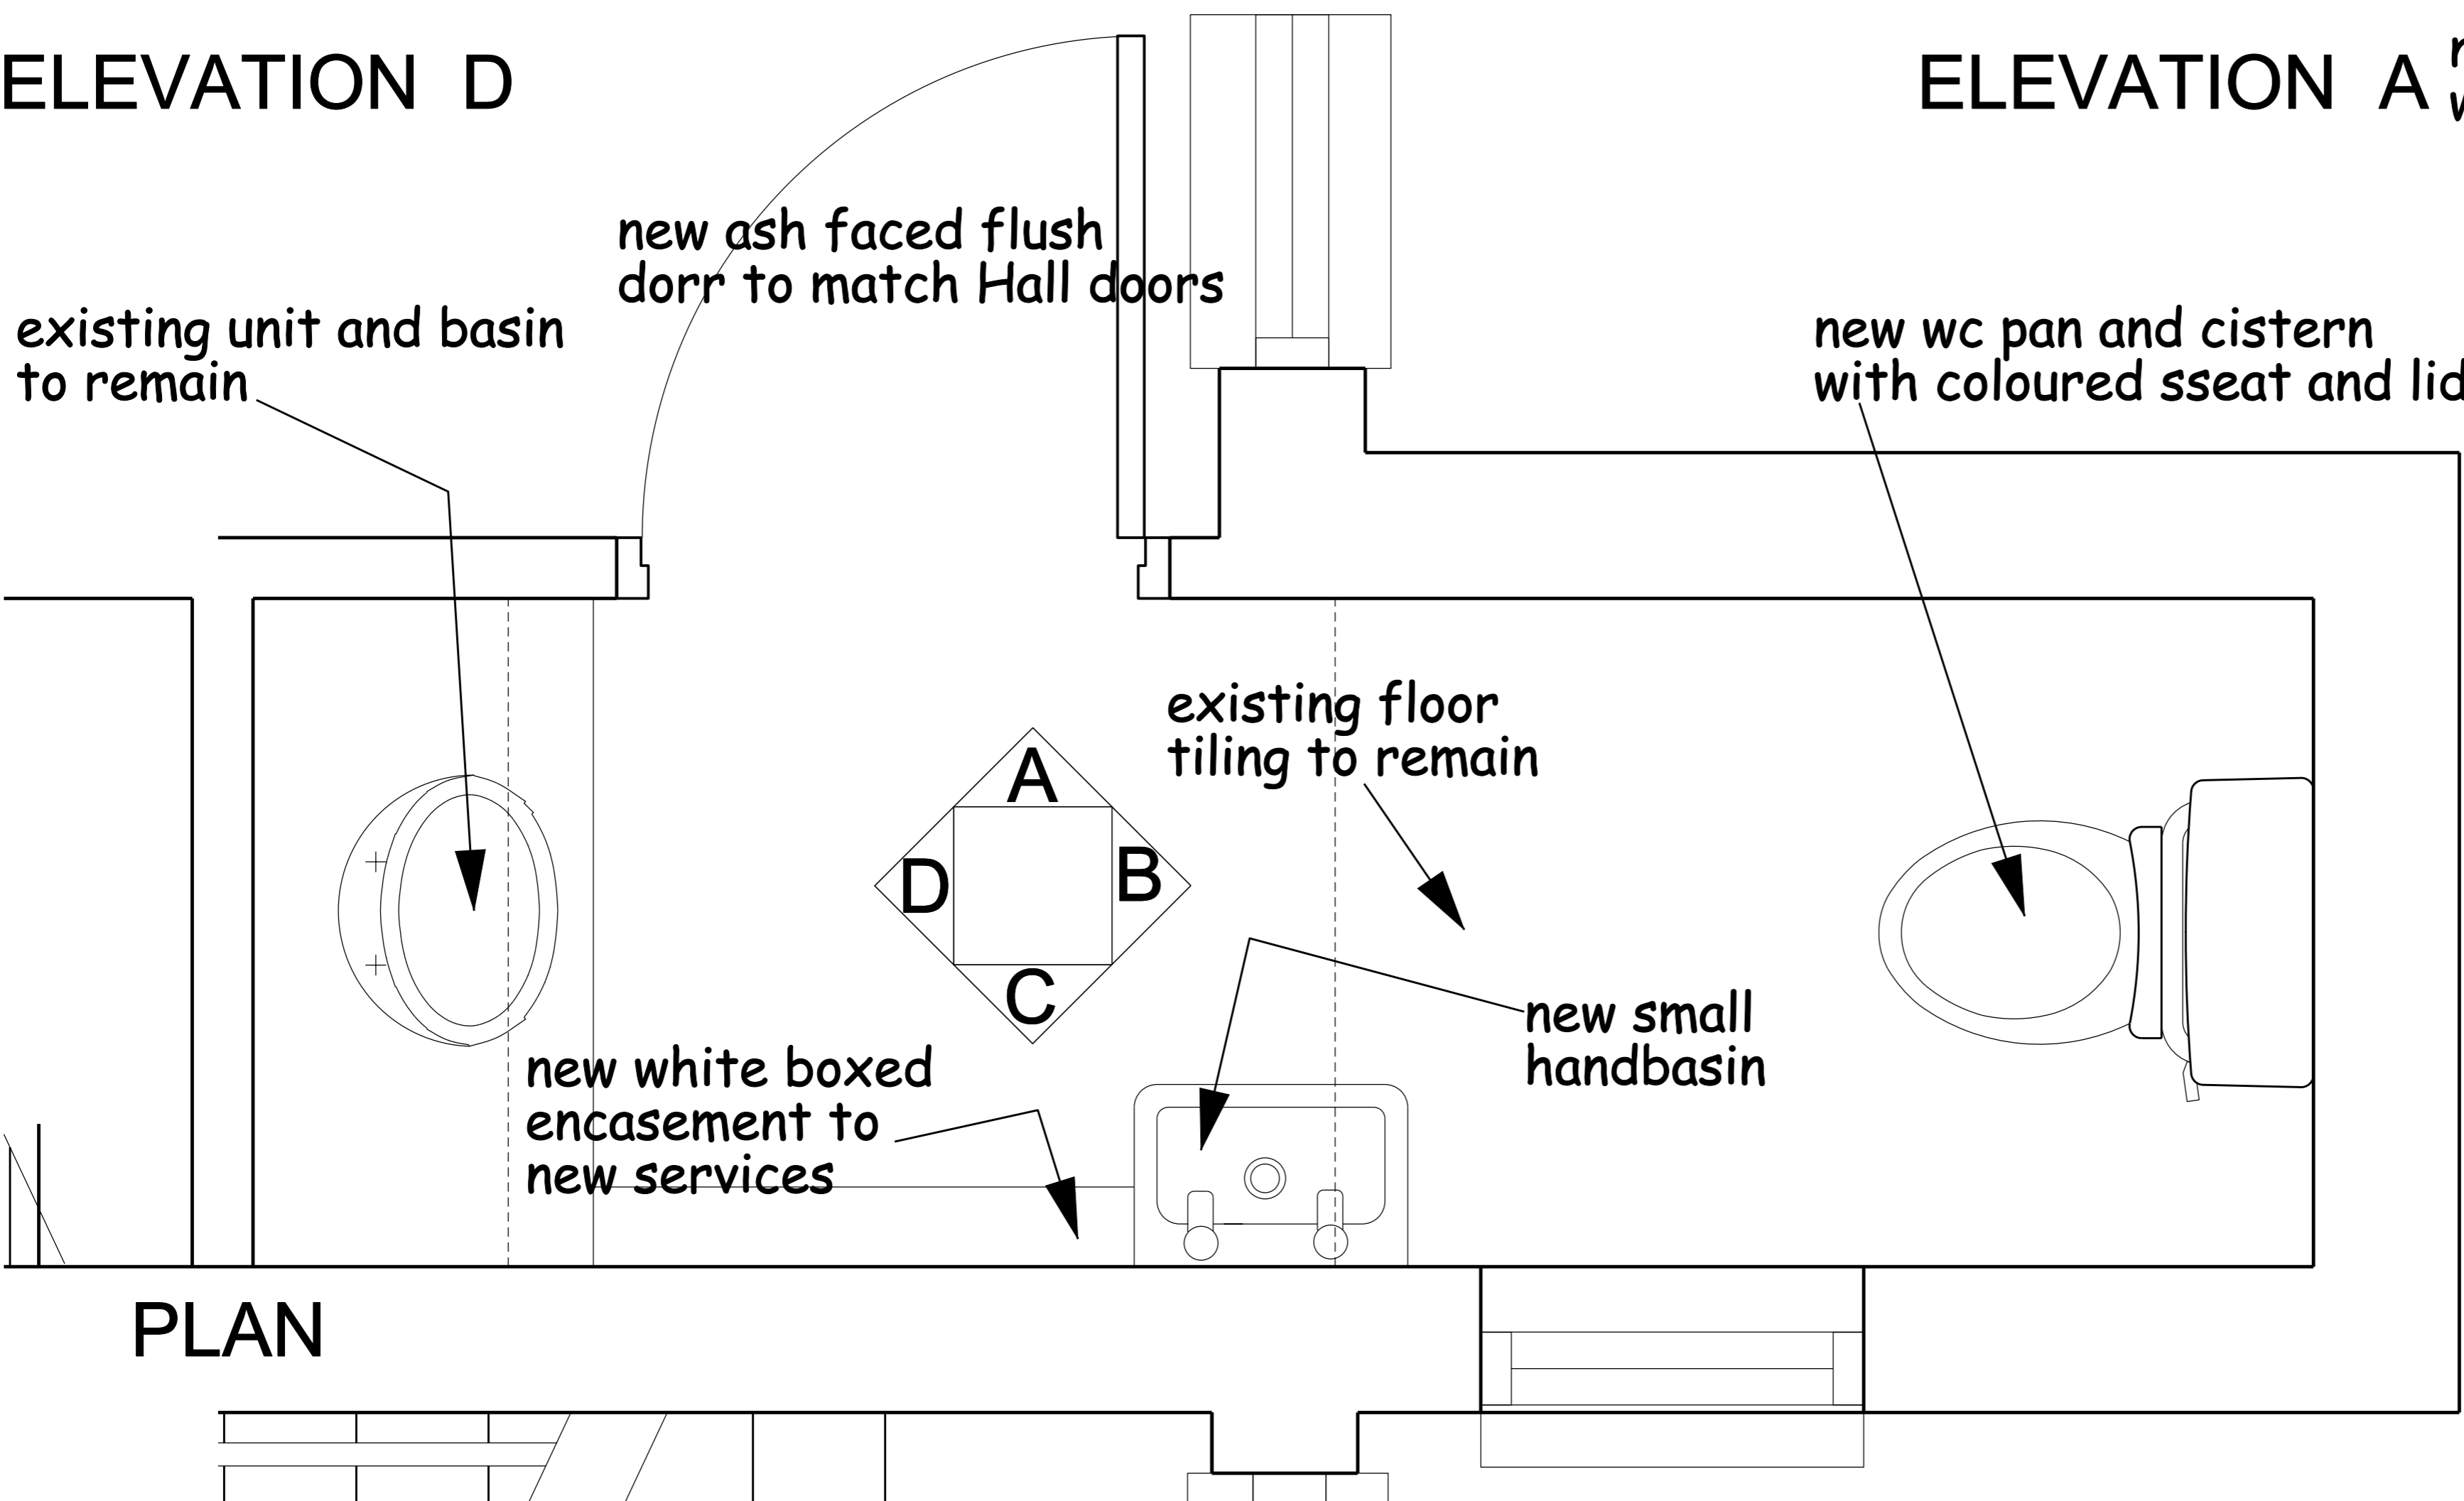

new wc pan and cistern
with coloured sseat and lid

ELEVATION C

ELEVATION B

ELEVATION D

ELEVATION A

PLAN

ST PAULS
LEAMINGTON SPA

Drawing Title
**HERITAGE CHILDRENS TOILET
PLANS AND ELEVATIONS**

Date
JULY 2009

Scale
1 : 25 @ A4

Drawing No.